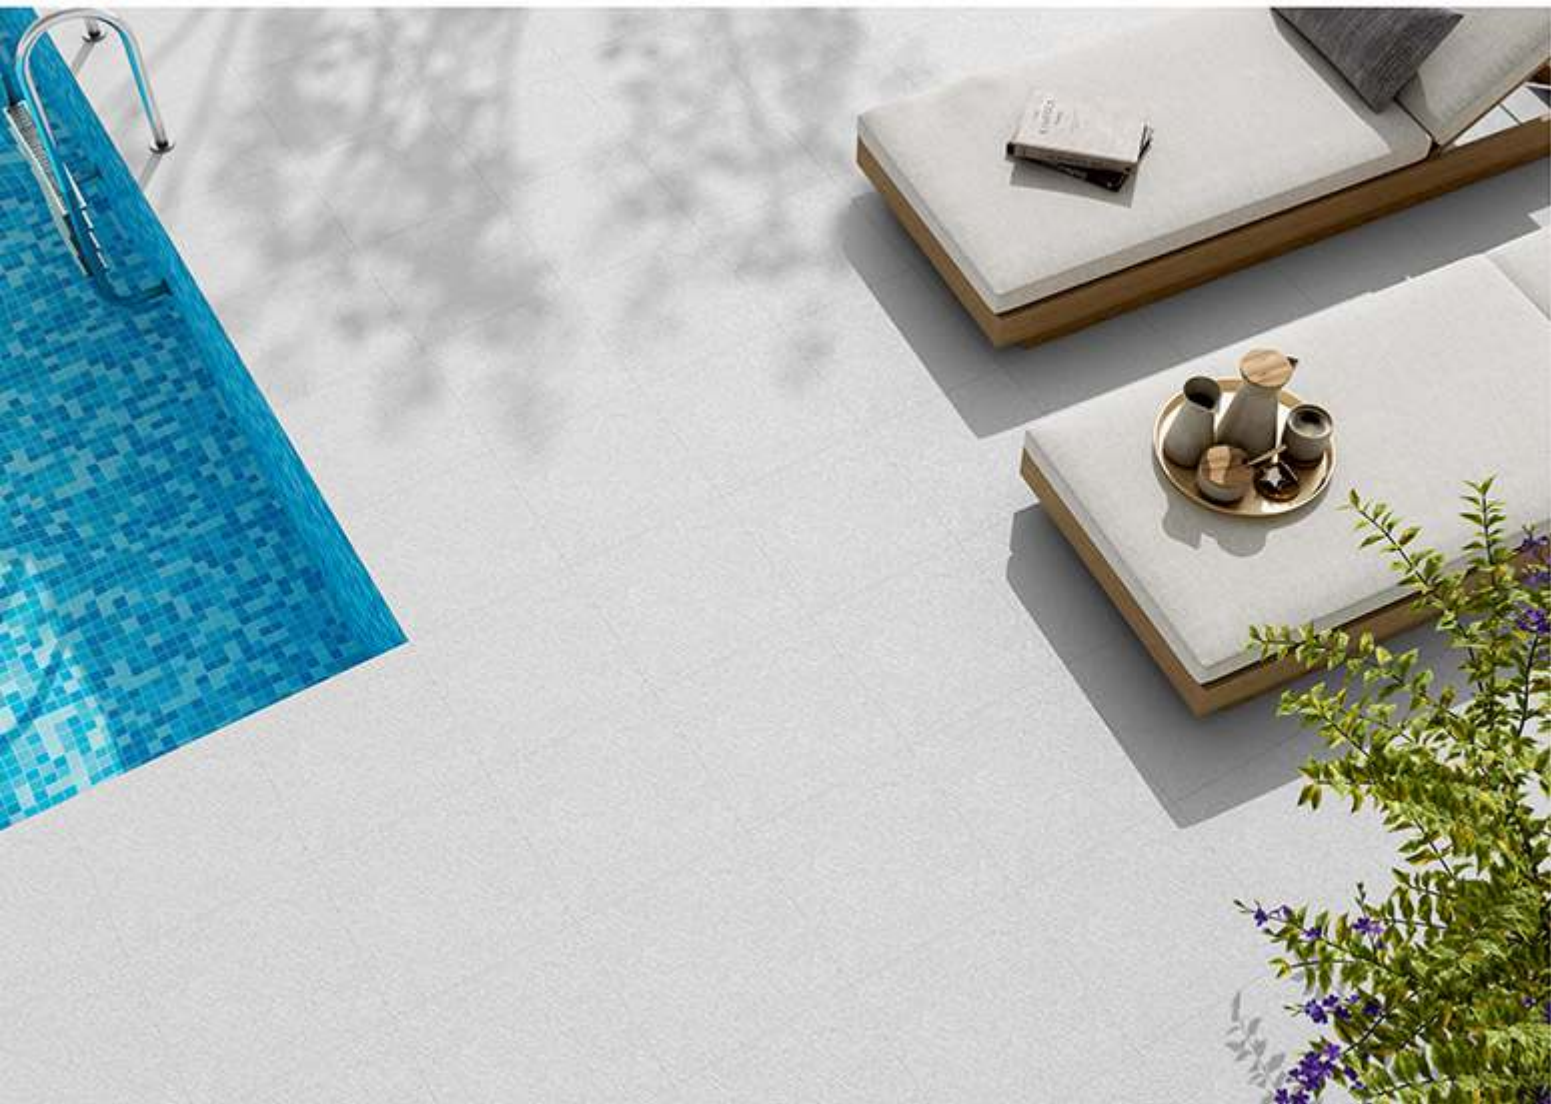

Name:
MICA WHITE

Size:
400x400mm

Finish:
Matt